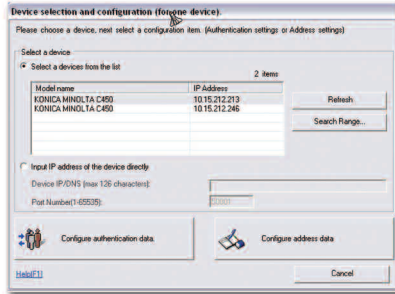

PageScope controls it all from your desktop.

Whether you're an end-user or a system administrator, in charge of a single department or a large enterprise installation, PageScope gives you the tools you need to check device status, change settings, and set network configurations without leaving your desk. PageScope Job Spooler can also help you manage print queues and reprint jobs faster – changing job order, adjusting job settings, and executing multiple jobs simultaneously. PageScope Data Administrator™ gives you desktop control over one-touch addressing, device settings and security data.