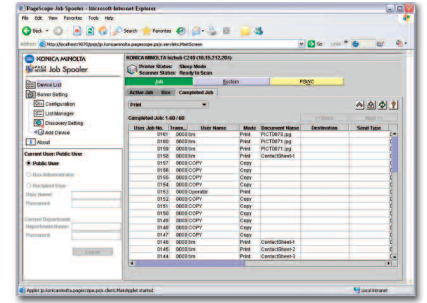

PageScope controls it all from your desktop.

Whether you're an end-user or a system administrator, in charge of a single department or a large enterprise installation, PageScope gives you the tools you need to check device status, change settings, and set network configurations without leaving your desk. PageScope Job Spooler can also help you manage print queues and reprint jobs faster – changing job order, adjusting job settings, and executing multiple jobs simultaneously. PageScope Data Administrator™ gives you desktop control over one-touch addressing, device settings and security data.